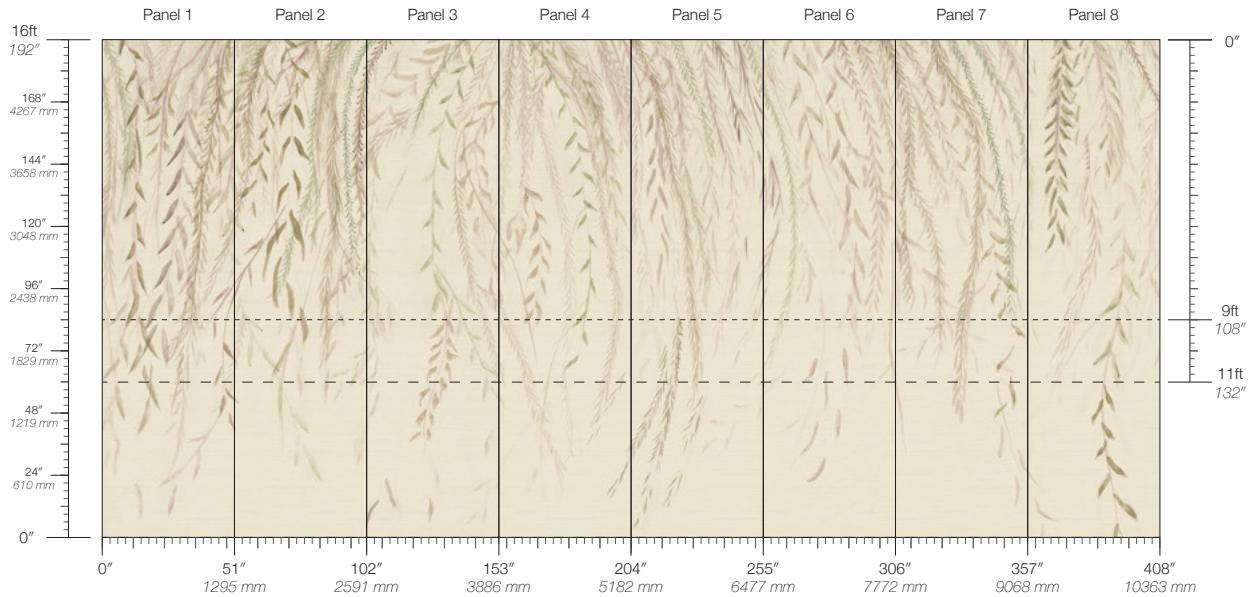

LIMINAL

REED

VEER

Sway Aureline

Suitable for residential and commercial projects

COLOR

Aureline

ITEM

8941

CONTENT

Type II PVC Free

PANEL WIDTH

51" / 1295 mm trimmed

PANEL HEIGHT

108" / 2743 mm base
132" / 3353 mm standard
192" / 4877 mm extended

REPEAT

Non-repeating

STOCK

Made to order

LEAD TIME

4 weeks to print

MINIMUM

1 panel

PRICE